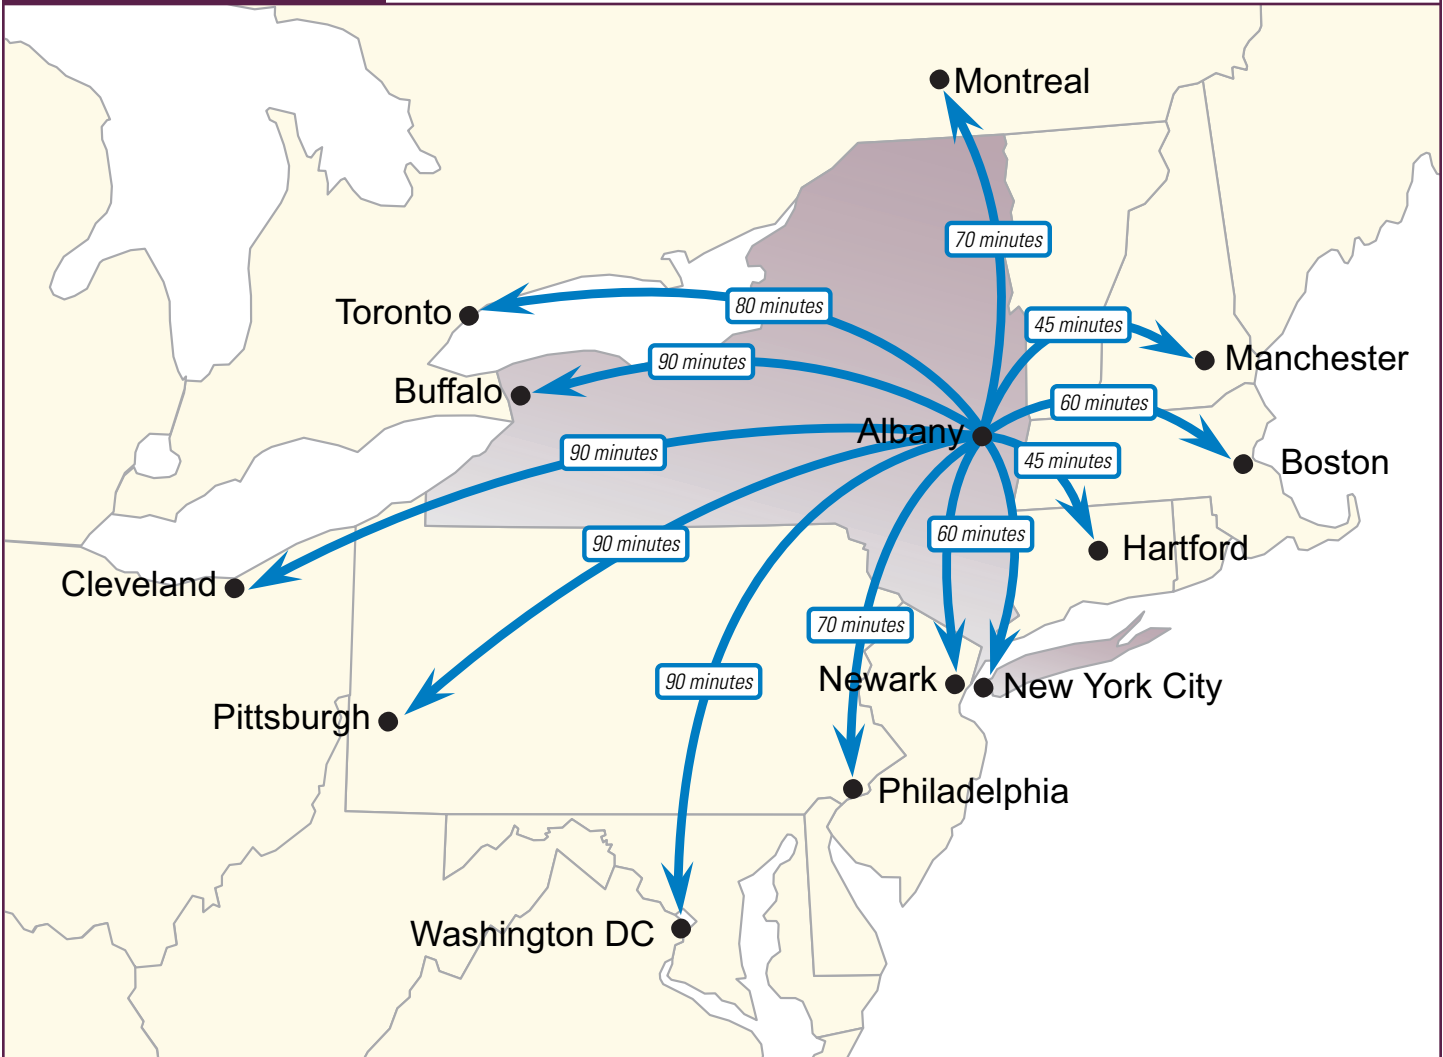

FLIGHT TIMES FROM ALBANY

DRIVE TIME FROM ALBANY TO:

Bennington, VT	50 minutes
Cooperstown, NY	90 minutes
Kingston, NY	60 minutes
Lake George, NY	50 minutes
Lenox, MA	60 minutes
Manchester, VT	80 minutes
North Adams, MA	70 minutes

DRIVE TIME FROM ALBANY TO:

Pittsfield, MA	60 minutes
Poughkeepsie, NY	90 minutes
Saratoga Springs, NY	30 minutes
Springfield, MA	90 minutes
Stockbridge, MA	45 minutes
Utica, NY	90 minutes
Williamstown, MA	60 minutes

FLIGHT TIMES FROM ALBANY TO:

Boston, MA	60 minutes
Buffalo, NY	90 minutes
Cleveland, OH	90 minutes
Hartford, CT	45 minutes
Manchester, NH	45 minutes
Montreal, QC	70 minutes
Newark, NJ	60 minutes
New York, NY	60 minutes
Philadelphia, PA	70 minutes
Pittsburgh, PA	90 minutes
Toronto, ON	80 minutes
Washington, DC	90 minutes