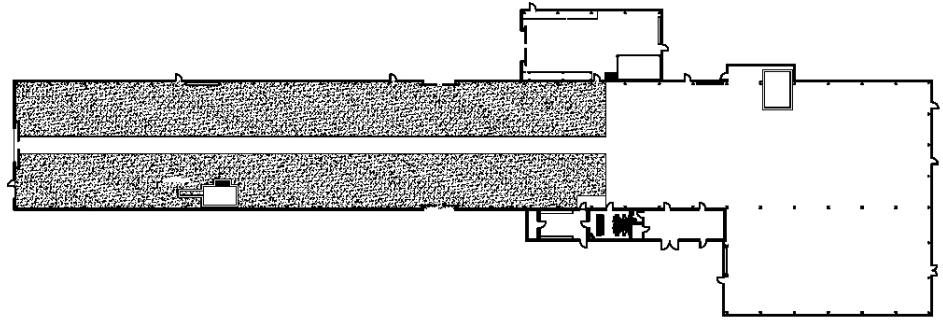

411

11 NORTHWAY LANE NORTH, LATHAM NY 12110

35,325 SQ. FT. FOR LEASE

www.albanyairport.com