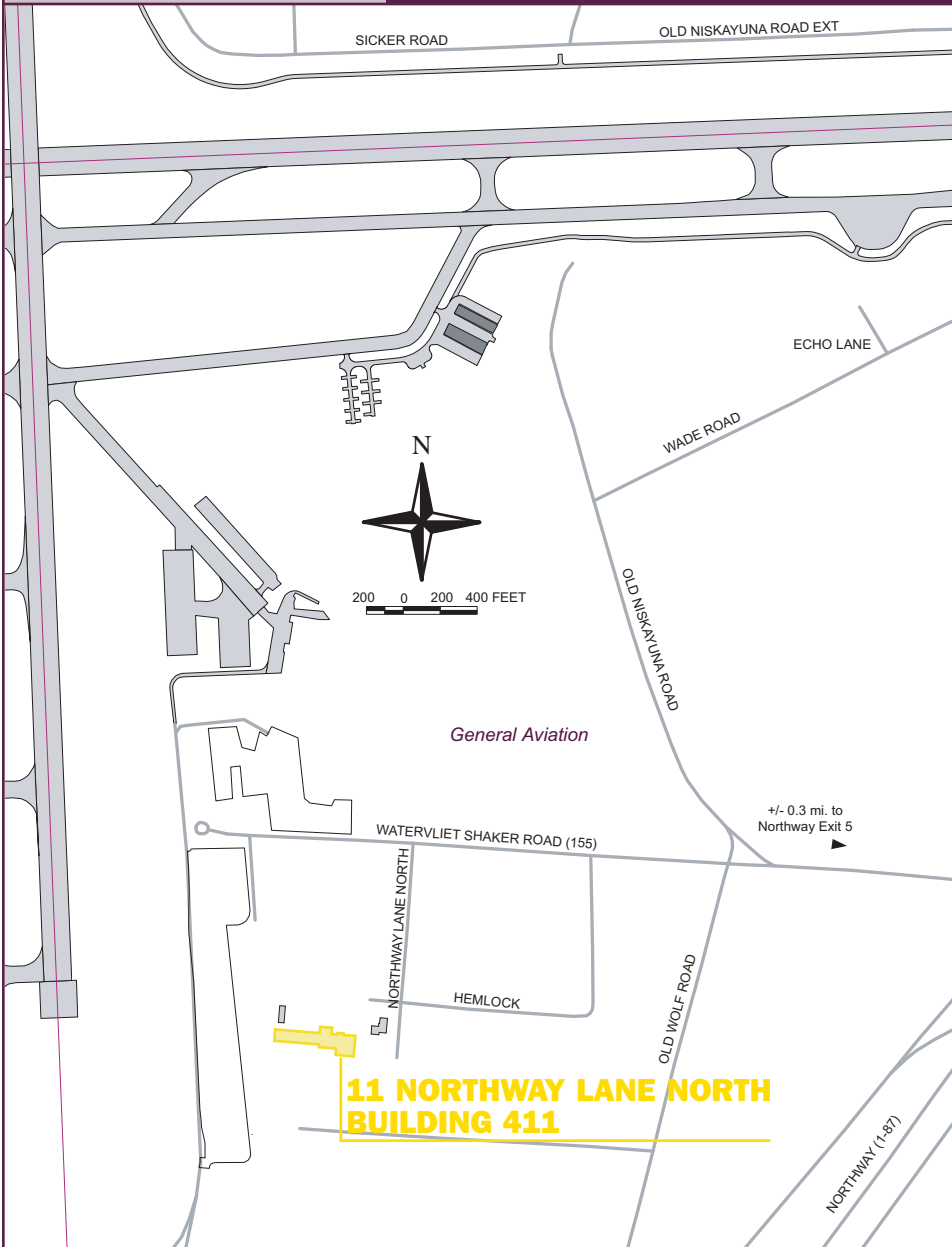

411

11 NORTHWAY LANE NORTH, LATHAM NY 12110

35,325 SQ. FT. FOR LEASE

Entire property features an office building, large warehouse/manufacturing building, and a smaller storage building, as well as attached covered storage area

GENERAL

- **Total Building:** 35,325 sq. ft. (434 ft. x 61 ft.)
- **Available Space:** 35,325 sq. ft.
- **Total Acres:** 5.8
- **Location:** Southeast quadrant
- **Terms:** NNN lease, price to be negotiated
- **Zoning:** Airport Business Area
- **Availability:** Immediately available

ACCESS

- **Highway:** Route 155/Watervliet-Shaker Road (0.5 miles)
- **Interstate:** I-87/Northway (0.75 miles), I-90 (2.75)
- **Distance to Airport:** 0.75 miles

Albany International Airport | Albany County Airport Authority