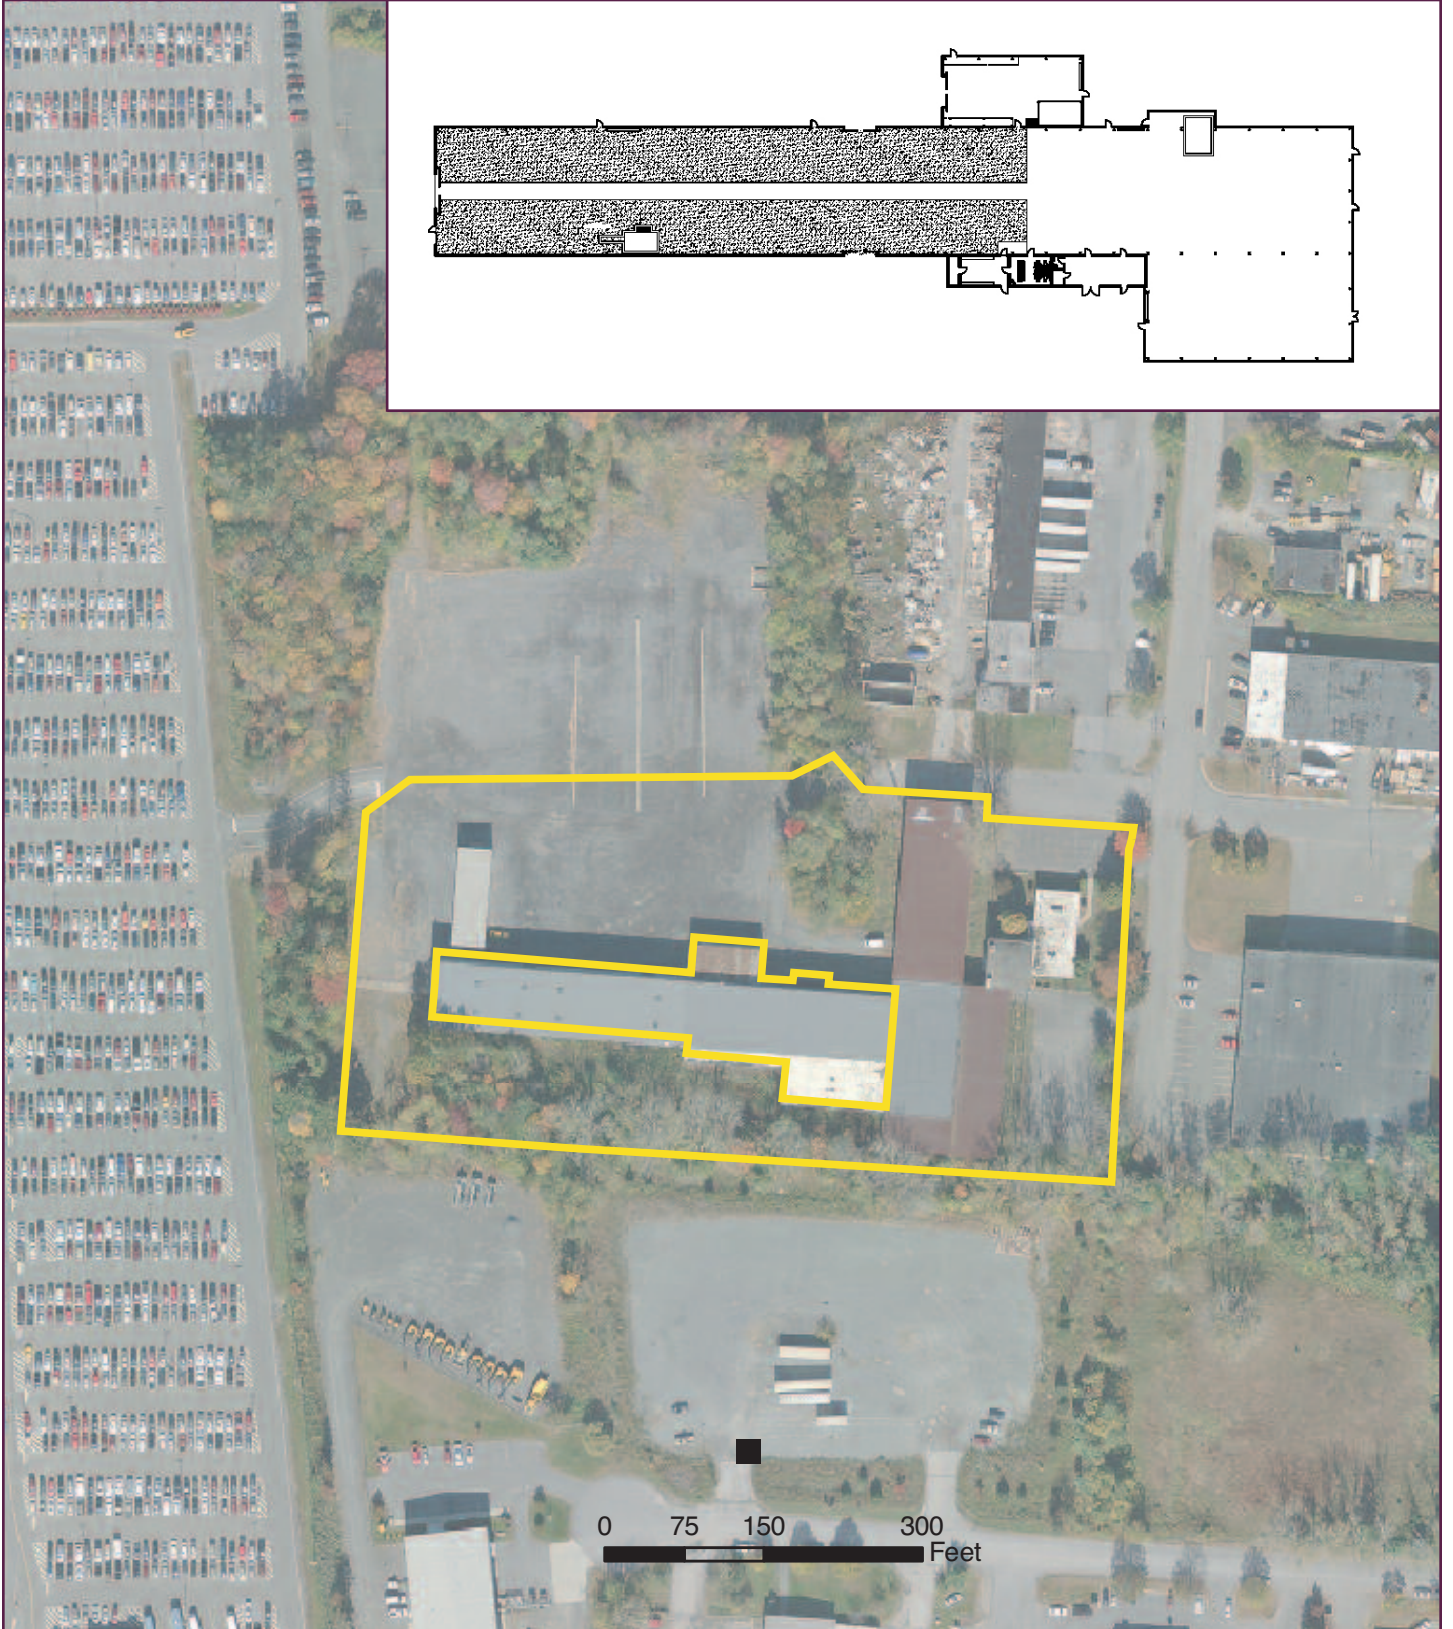

411

11 NORTHWAY LANE NORTH, LATHAM NY 12110

35,325 SQ. FT. FOR LEASE

www.albanyairport.com