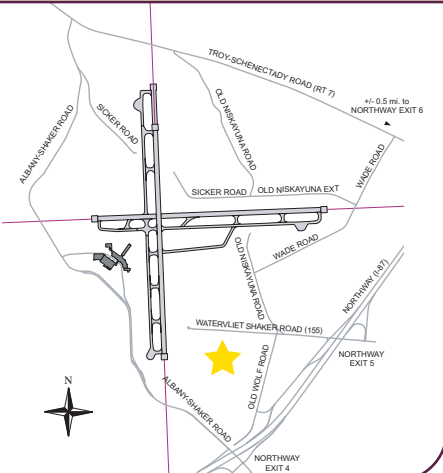

411

11 NORTHWAY LANE NORTH, LATHAM NY 12110

35,325 SQ. FT. FOR LEASE

Entire property features an office building, large warehouse/manufacturing building, and a smaller storage building, as well as attached covered storage area

ACCESS

- **Highway:** Route 155/Watervliet-Shaker Road (0.5 miles)
- **Interstate:** I-87/Northway (0.75 miles), I-90 (2.75)
- **Distance to Airport:** 0.75 miles

Albany International Airport | Albany County Airport Authority