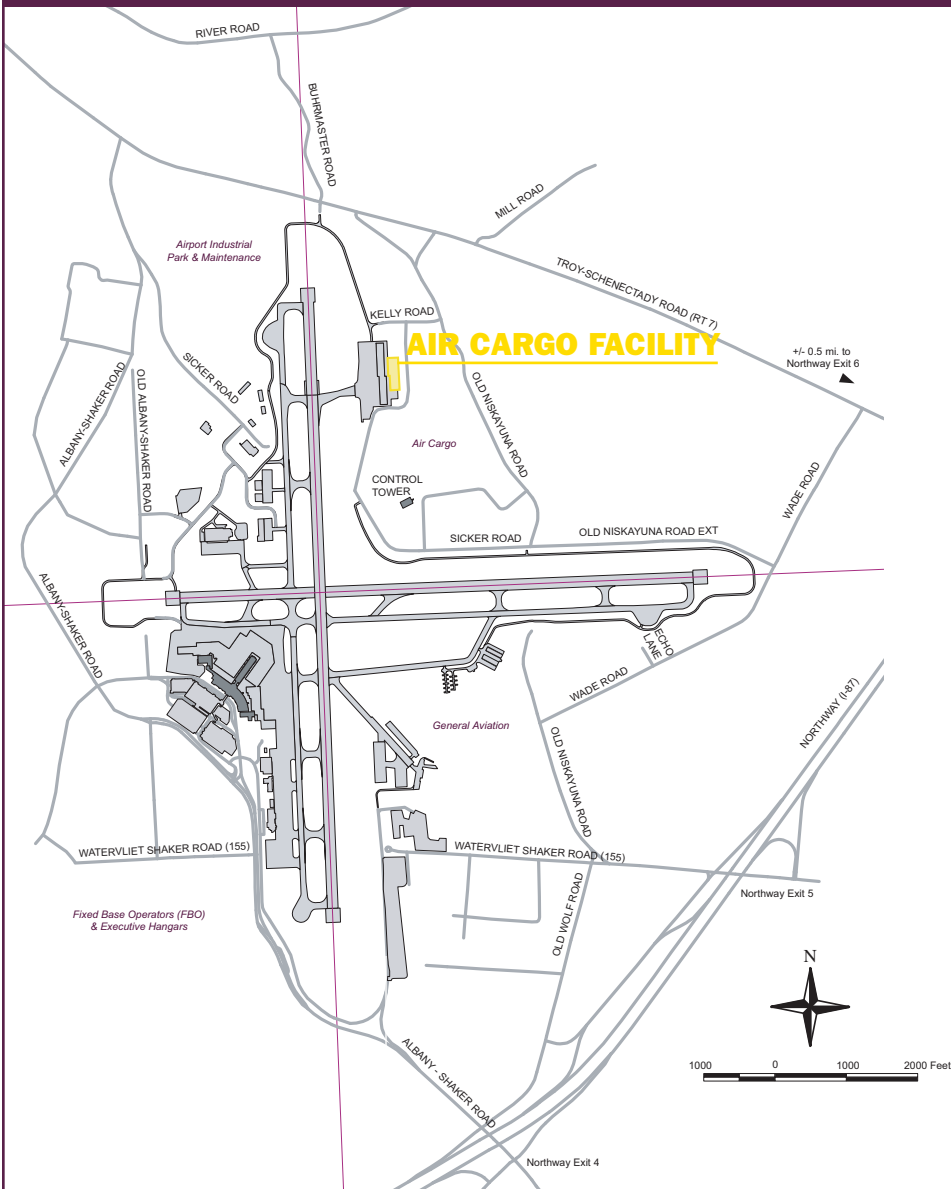

GLOBAL DELIVERY

DHL
www.dhl-usa.com
800.225.5345

Federal Express
www.fedex.com
800.463.3339

United Parcel Service
www.ups.com
800.742.5877

BELLY FREIGHT

Mobile Air Transport handles belly freight service for Delta Airlines, Northwest Airlines, Southwest Airlines, United Airlines and U.S. Airways. American Airlines and Continental Airlines handle belly freight directly and only accept small packages over the counter. To ship belly freight with any airline, a company must become a "known shipper" or an "Indirect Air Carrier." Any airline can assist a company to receive this designation.

Mobile Air Transport
www.mobileairtrans.com
518.862.0695

Delta Airlines
www.deltacargo.com
800.352.2746 / 518.242.4123

Northwest Airlines
www.cargo.nwa.com
800.692.2746 / 518.242.4166

Southwest Airlines
www.swacargo.com
800.533.1222 / 518.464.0188

United Airlines
www.unitedcargo.com
800.822.2746 / 518.242.4265

U.S. Airways
www.usairways.com
888.300.0099 / 518.464.4864

American Airlines
www.aacargo.com
800.227.4622

Continental Airlines
www.cocargo.com
800.822.8206 (sales)
800.421.2456 (booking)

SPECIALIZED AIR CARGO OPERATORS

Airnet Systems
www.airnet.com
800.824.6058

Air Now
www.airnow.com
802.753.5230

Twin Cities Air Service
www.flycharter.com
800.564.3882

Albany International Airport | Albany County Airport Authority | Administration Building, Suite 200 Albany, NY 12211 | Telephone: 518.242.2222

www.albanyairport.com